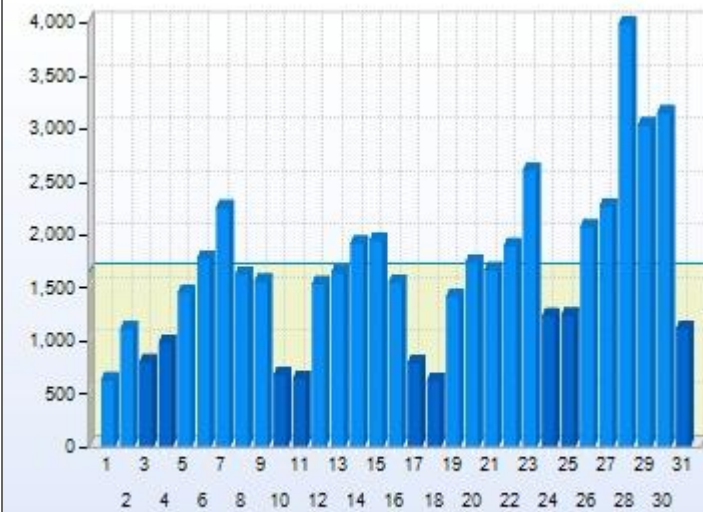

Custom Today 7 30 60 90

Account cockpit

Dashboard

Pageviews

Visits

Visitors

Most visited pages

Navigation

Dashboard

Period: 1 month (1/1/2009 - 1/31/2009)

Pageviews

Traffic

Pageviews

50

Visitors

2

Summary

Total pageviews:	50,559
Total visits:	23,861
Monthly unique visitors:	11,892
Daily unique visitors:	20,156
First time visitors:	10,047
Avg. pageviews per day:	1,631
Pageviews per visit:	2.12
Pageviews today:	734
Visits today:	411
Prognosis today:	1,991
Busiest day:	1/4/2008